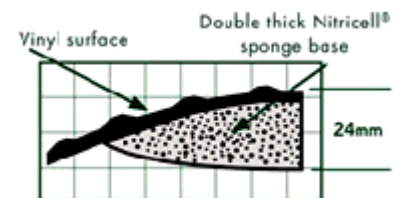

### Mat Specifications

Uses: For use in dry environments

Compound: Vinyl surface - double thick Nitricell<sup>®</sup> sponge base

Edges: Safety bevelled

Thickness: 24mm

Warranty: 1 year, conditional

Colour: Black or Black with Yellow Safety Border

### Mat Stock Sizes\*

600mm x 900mm

900mm x 1500mm

900mm x 22.8M roll

Per metre cut to length

x 910mm wide

(\* Sizes are approximate only.)