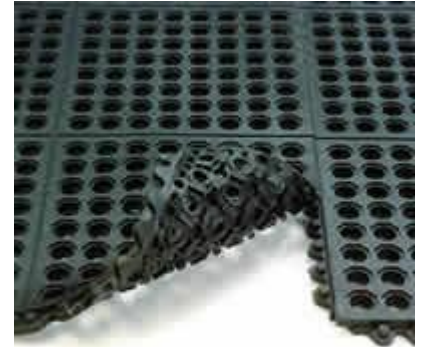

24/Seven Holes #572

Wet Area Anti-Fatigue Mat – 15mm thick

Features and Benefits

- 24/Seven Holes is named for its ability to work twenty-four hours a day, seven days a week to keep your employees comfortable and is exceptional value.
- This 15mm thick, single workstation mat has a hidden interlocking system designed to connect on all four sides making it perfect for covering large areas.
- For easy trolley access and extra employee safety, attach the 75mm wide safety bevelled edge.
- For all general purpose applications - defined as dry or areas with water or debris.

Customised Mats

If you have special contours or a large size, let us make it for you. Customised sizes of 24/Seven Holes mats are permanently locked together. The mats can be cut at 300mm increments and customisation is only limited by weight and shipping requirements.

Mat Specifications

Uses: For use in wet, dry and greasy environments

Compounds: Grease resistant - natural rubber

Edging: Optional 75mm wide safety bevelled

Thickness: 15mm

Warranty: 1 year, conditional

Colour: Mat - Black, Edging - Black or Yellow

Custom widths and unique configurations are available.

Some mats may require several sections. Please call for a quotation.

Mat Stock Sizes

900mm x 900mm

75mm x 990mm - bevelled edge

75mm x 990mm Female Ramp
snaps onto the protruding mat knobs.