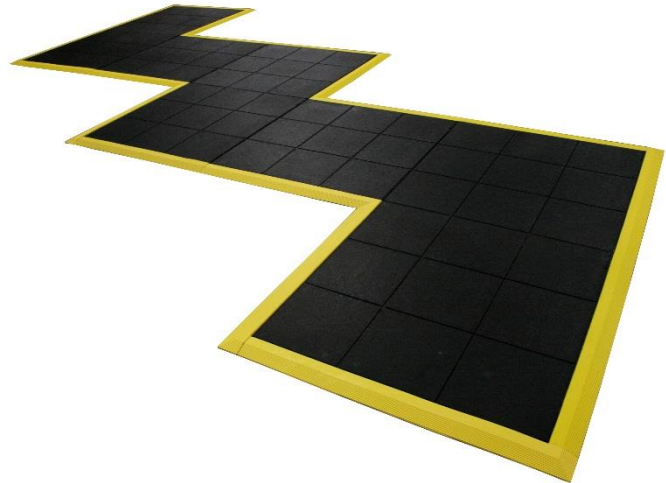

# 24/Seven Ramps - #574 Speciality Edging

## Features and Benefits

These ramps are designed exclusively for the 24/Seven Natural and Nitrile range for protection against trip hazards.

24/Seven Ramps are click on ramps used for safety borders around our 24/Seven matting range.

This product is suitable for the Natural and Nitrile 24/Seven matting and alleviates trip hazards.

The ramps measure 75mm x 990mm and come in Black or Yellow.

## Mat Specifications

Material: Natural Rubber  
Thickness: 15mm to floor  
Warranty: 1 year conditional  
Bacterial resistance: No growth  
Colours: Black or Yellow